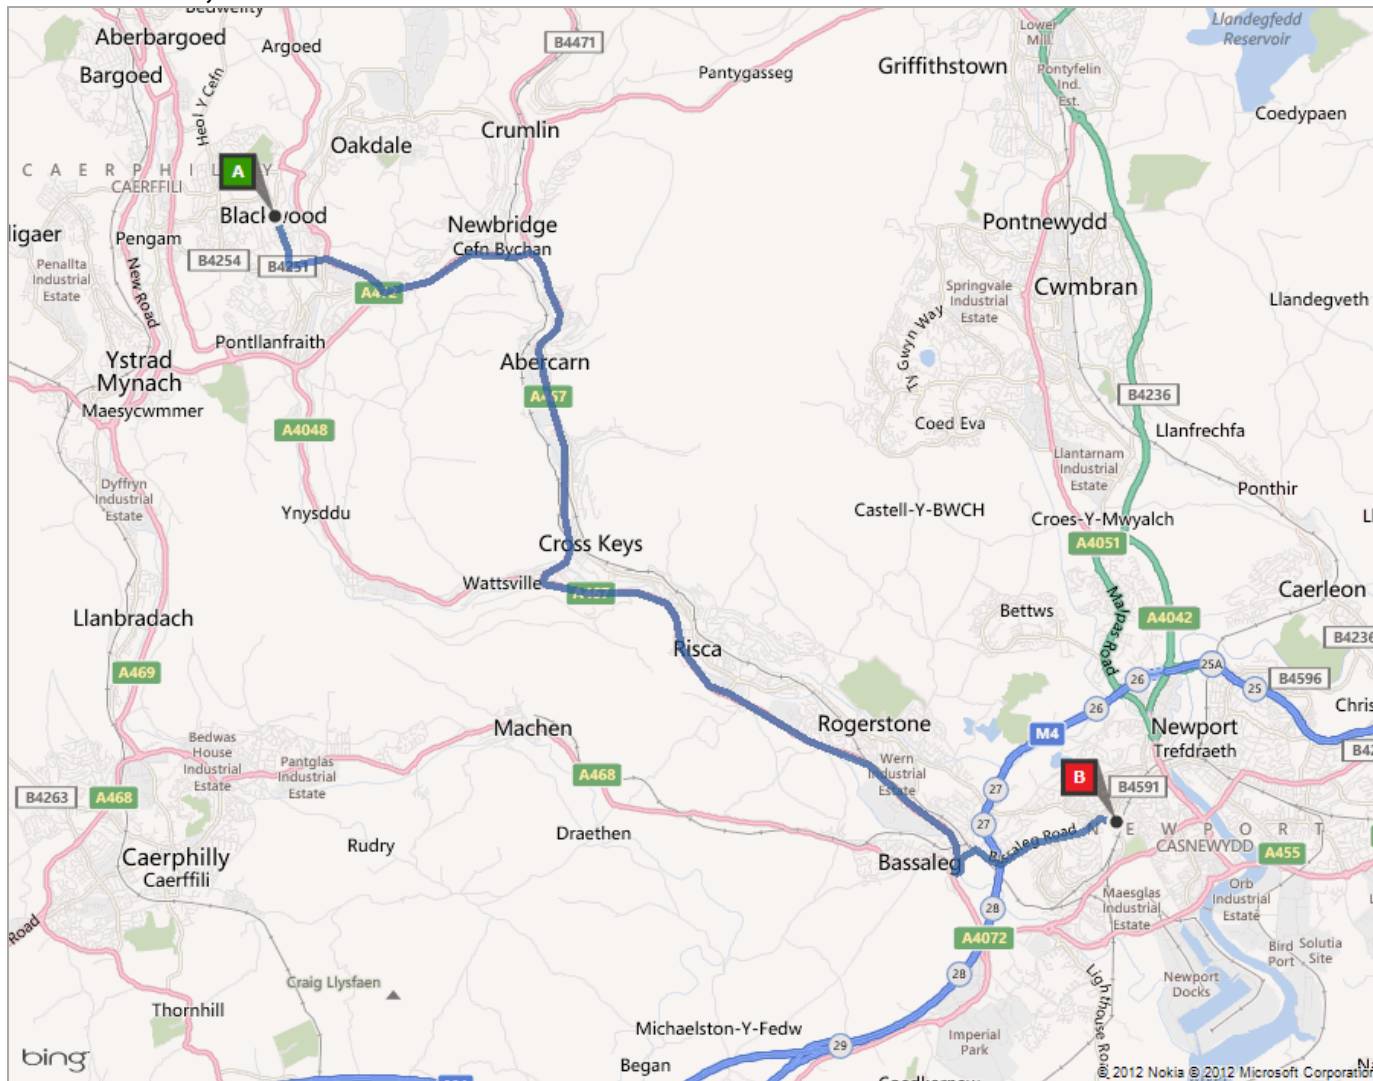

Blackwood to Longfield Consulting
Rooms (opposite Manor Hotel)
Park at Stow Park Crescent Tel: 01633
762020

A Blackwood, Caerffili, Wales, UK

B near 196 Stow Hill, Casnewydd NP20 4
Longfield Consulting Rooms
(Directions to approximate location.)

Route: **14.0 mi, 27 min**

A	Blackwood, Caerffili, Wales, UK	A-B: 14.0 mi 27 min
	1. Leave B4251 / High Street towards Woodbine Road	0.5 mi
	2. Turn left on to B4254 / Sir Howey Enterprise Way	0.4 mi
	3. At roundabout, take 2nd exit on to A4048	0.6 mi
	4. At roundabout, take 2nd exit	364 ft
	5. At roundabout, take 1st exit on to A472	1.5 mi
	6. At roundabout, take 3rd exit on to A467	0.6 mi
	7. Pass through 5 roundabouts, remaining on A467	8.4 mi
	8. At roundabout, take 1st exit on to Park View	0.4 mi
	9. Road name changes to Bassaleg Road	1.4 mi
	10. Bear right on to B4591 / Stow Hill	0.2 mi
	11. Keep straight on to B4240 / Stow Hill	115 ft
B	12. Arrive at near 196 Stow Hill, Casnewydd NP20 4 on the left <i>The last intersection is B4591 / Caerau Road</i> <i>If you reach B4240 / Stow Park Avenue, you've gone too far</i>	

These directions are subject to the Microsoft®: Service Agreement and for informational purposes only. No guarantee is made regarding their completeness or accuracy. Construction projects, traffic, or other events may cause actual conditions to differ from these results. Map and traffic data © 2010 NAVTEQ™.

Route: 14.0 mi, 27 min

This was your map view in the browser window.

A: Blackwood, Caerffili, Wales, UK

B: near 196 Stow Hill, Casnewydd NP20 4