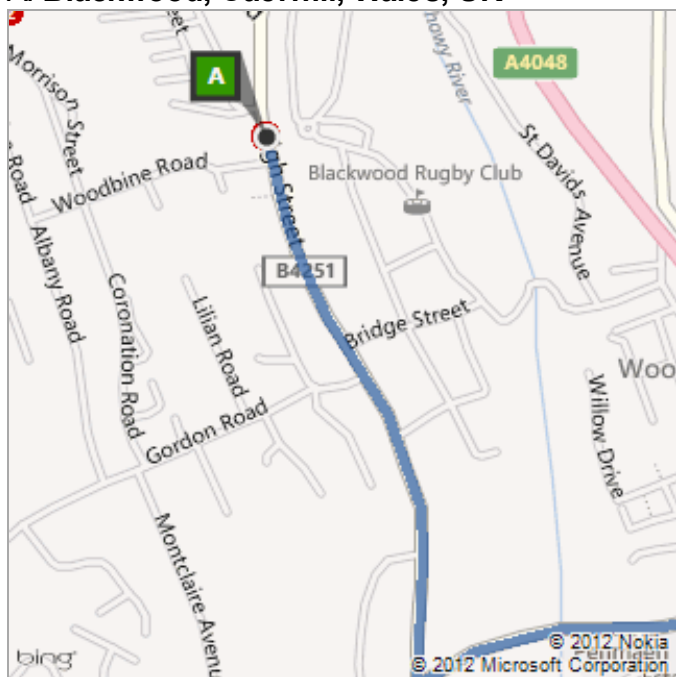

Blackwood to Longfield Consulting
Rooms (opposite Manor Hotel)
Park at Stow Park Crescent Tel: 01633
762020

A Blackwood, Caerffili, Wales, UK

B near 196 Stow Hill, Casnewydd NP20 4
Longfield Consulting Rooms
(Directions to approximate location.)

Route: **14.0 mi, 27 min**

A	Blackwood, Caerffili, Wales, UK	A-B: 14.0 mi 27 min
	1. Leave B4251 / High Street towards Woodbine Road	0.5 mi
	2. Turn left on to B4254 / Sir Howey Enterprise Way	0.4 mi
	3. At roundabout, take 2nd exit on to A4048	0.6 mi
	4. At roundabout, take 2nd exit	364 ft
	5. At roundabout, take 1st exit on to A472	1.5 mi
	6. At roundabout, take 3rd exit on to A467	0.6 mi
	7. Pass through 5 roundabouts, remaining on A467	8.4 mi
	8. At roundabout, take 1st exit on to Park View	0.4 mi
	9. Road name changes to Bassaleg Road	1.4 mi
	10. Bear right on to B4591 / Stow Hill	0.2 mi
	11. Keep straight on to B4240 / Stow Hill	115 ft
B	12. Arrive at near 196 Stow Hill, Casnewydd NP20 4 on the left <i>The last intersection is B4591 / Caerau Road</i> <i>If you reach B4240 / Stow Park Avenue, you've gone too far</i>	

These directions are subject to the Microsoft®: Service Agreement and for informational purposes only. No guarantee is made regarding their completeness or accuracy. Construction projects, traffic, or other events may cause actual conditions to differ from these results. Map and traffic data © 2010 NAVTEQ™.

Route: 14.0 mi, 27 min

This was your map view in the browser window.

A: Blackwood, Caerffili, Wales, UK

B: near 196 Stow Hill, Casnewydd NP20 4