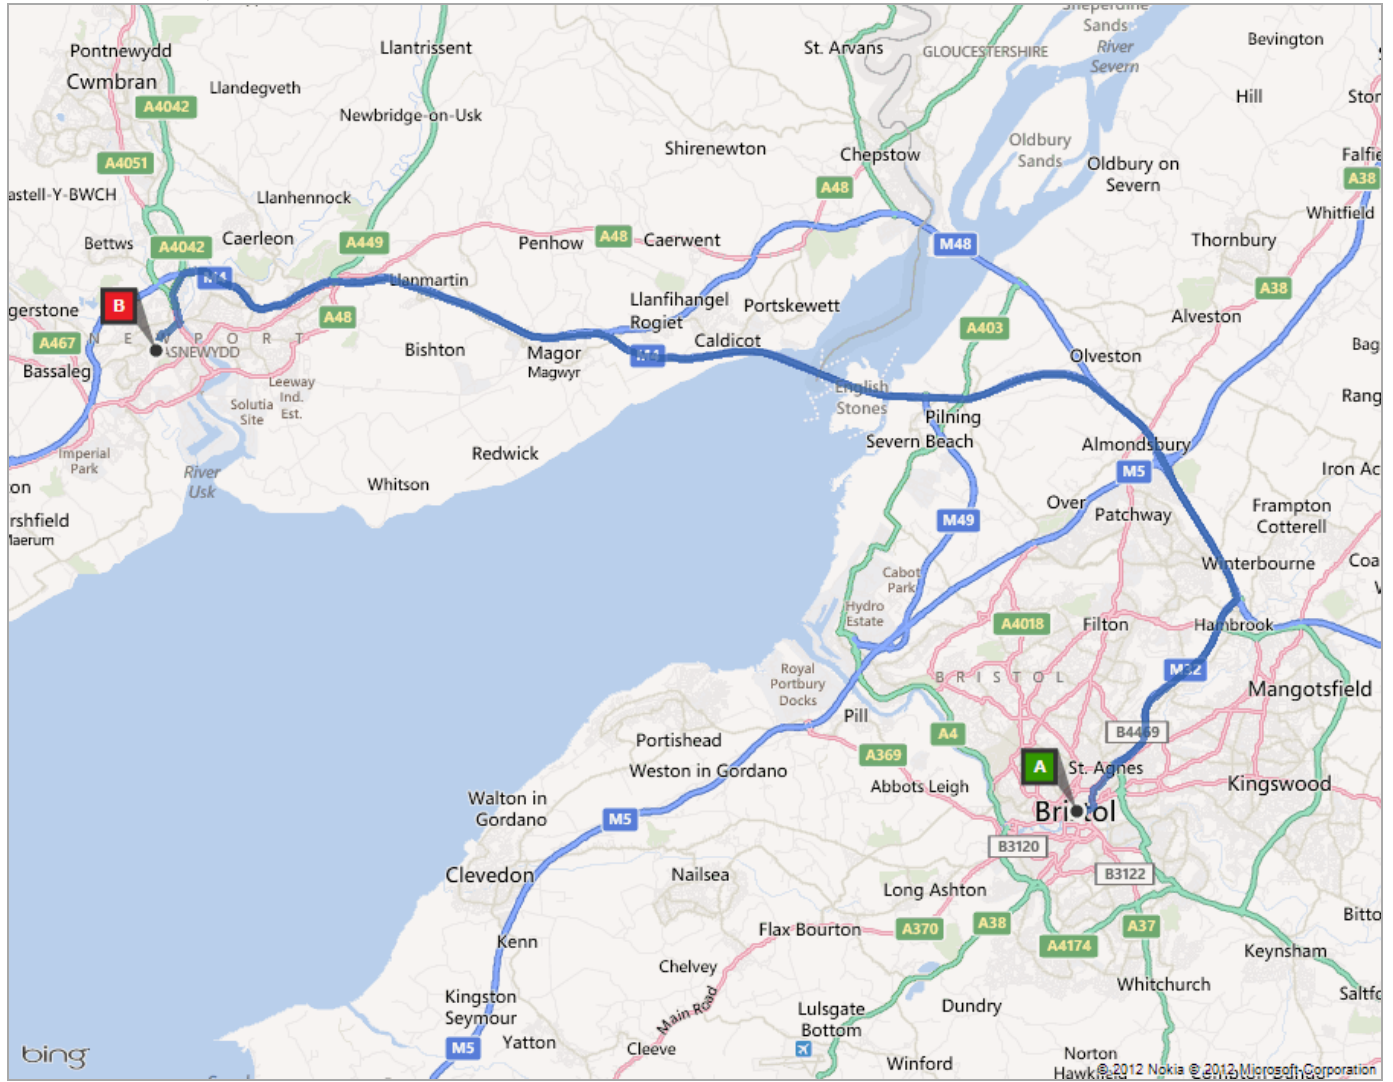

A Bristol, Bristol

B 196 Stow Hill, Casnewydd NP20 4

Bristol to Longfield Consulting Rooms
(opposite Manor Hotel)
Park at Stow Park Crescent. Tel:01633
762020

Route: **31.4 mi, 42 min**

A	Bristol, Bristol	A-B: 31.4 mi 42 min
	1. Leave B4053 / Victoria Street towards Redcliff Street	0.1 mi
	2. Turn left on to Counterslip	0.1 mi
	3. Keep left on to Passage Street	0.1 mi
	4. Road name changes to Narrow Plain	295 ft
	5. Turn left on to Temple Way	436 ft
	6. At roundabout, take 3rd exit on to sliproad	0.1 mi
	7. Merge on to A4044 / Bond Street South	0.2 mi
	8. Turn right on to A4032 / Newfoundland Street	0.4 mi
	9. Keep straight on to M32	4.4 mi
	10. Take sliproad left to M4 towards Midlands / (M5) / South Wales Toll road Entering Wales	23.4 mi 25 min
	11. At junction 25A , take sliproad left to A4042 towards Cwmbran / Casnewydd / Newport	0.4 mi
	12. Turn left to stay on A4042 / Heidenheim Drive	0.5 mi
	13. Take sliproad left to A4051	0.2 mi
	14. At roundabout, take 2nd exit on to B4591	0.3 mi
	15. Pass through 2 roundabouts, remaining on B4591	0.5 mi
	16. Keep left to stay on B4591 / Caerau Road	0.3 mi
	17. Turn left on to B4240 / Stow Hill	131 ft
B	18. Arrive at 196 Stow Hill, Casnewydd NP20 4 <i>The last intersection is B4591 / Caerau Road</i> <i>If you reach B4240 / Stow Park Avenue, you've gone too far</i>	

These directions are subject to the Microsoft® Service Agreement and for informational purposes only. No guarantee is made regarding their completeness or accuracy. Construction projects, traffic, or other events may cause actual conditions to differ from these results. Map and traffic data © 2010 NAVTEQ™.

Route: 31.4 mi, 42 min

This was your map view in the browser window.

A: Bristol, Bristol

B: 196 Stow Hill, Casnewydd NP20 4