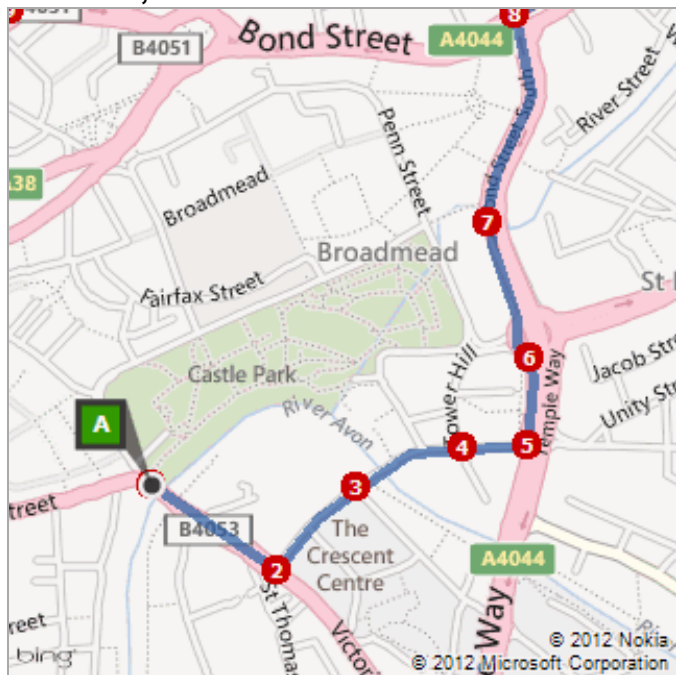

A Bristol, Bristol

B 196 Stow Hill, Casnewydd NP20 4

Bristol to Longfield Consulting Rooms
(opposite Manor Hotel)
Park at Stow Park Crescent. Tel:01633
762020

Route: **31.4 mi, 42 min**

A	Bristol, Bristol	A-B: 31.4 mi 42 min
	1. Leave B4053 / Victoria Street towards Redcliff Street	0.1 mi
	2. Turn left on to Counterslip	0.1 mi
	3. Keep left on to Passage Street	0.1 mi
	4. Road name changes to Narrow Plain	295 ft
	5. Turn left on to Temple Way	436 ft
	6. At roundabout, take 3rd exit on to sliproad	0.1 mi
	7. Merge on to A4044 / Bond Street South	0.2 mi
	8. Turn right on to A4032 / Newfoundland Street	0.4 mi
	9. Keep straight on to M32	4.4 mi
	10. Take sliproad left to M4 towards Midlands / (M5) / South Wales Toll road Entering Wales	23.4 mi 25 min
	11. At junction 25A , take sliproad left to A4042 towards Cwmbran / Casnewydd / Newport	0.4 mi
	12. Turn left to stay on A4042 / Heidenheim Drive	0.5 mi
	13. Take sliproad left to A4051	0.2 mi
	14. At roundabout, take 2nd exit on to B4591	0.3 mi
	15. Pass through 2 roundabouts, remaining on B4591	0.5 mi
	16. Keep left to stay on B4591 / Caerau Road	0.3 mi
	17. Turn left on to B4240 / Stow Hill	131 ft
B	18. Arrive at 196 Stow Hill, Casnewydd NP20 4 <i>The last intersection is B4591 / Caerau Road</i> <i>If you reach B4240 / Stow Park Avenue, you've gone too far</i>	

These directions are subject to the Microsoft® Service Agreement and for informational purposes only. No guarantee is made regarding their completeness or accuracy. Construction projects, traffic, or other events may cause actual conditions to differ from these results. Map and traffic data © 2010 NAVTEQ™.

Route: 31.4 mi, 42 min

This was your map view in the browser window.

A: Bristol, Bristol

B: 196 Stow Hill, Casnewydd NP20 4