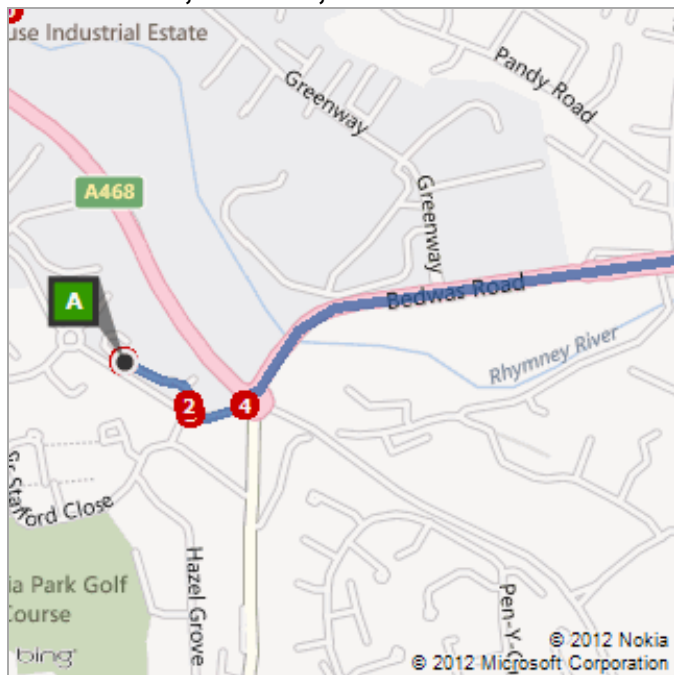

A	CF83 3NL, Caerffili, Caerffili	A-B: 10.0 mi 26 min
1.	Leave from CF83 3NL, Caerffili, Caerffili Private Road	413 ft
	2. Enter roundabout	43 ft
	3. Exit roundabout at 1st exit on to Parc Pontypandy	266 ft
	4. At roundabout, take 2nd exit on to A468 / Bedwas Road	7.7 mi
	5. At roundabout, take 2nd exit	0.2 mi
	6. At roundabout, take 2nd exit on to Park View	0.4 mi
	7. Road name changes to Bassaleg Road	1.4 mi
	8. Bear right on to B4591 / Stow Hill	0.2 mi
	9. Keep straight on to B4240 / Stow Hill	131 ft
B	10. Arrive at 196 Stow Hill, Casnewydd NP20 4 <i>The last intersection is B4591 / Caerau Road</i> <i>If you reach B4240 / Stow Park Avenue, you've gone too far</i>	

These directions are subject to the Microsoft®: Service Agreement and for informational purposes only. No guarantee is made regarding their completeness or accuracy. Construction projects, traffic, or other events may cause actual conditions to differ from these results. Map and traffic data © 2010 NAVTEQ™.

Route: 10.0 mi, 26 min

This was your map view in the browser window.

A: CF83 3NL, Caerffili, Caerffili

B: 196 Stow Hill, Casnewydd NP20 4