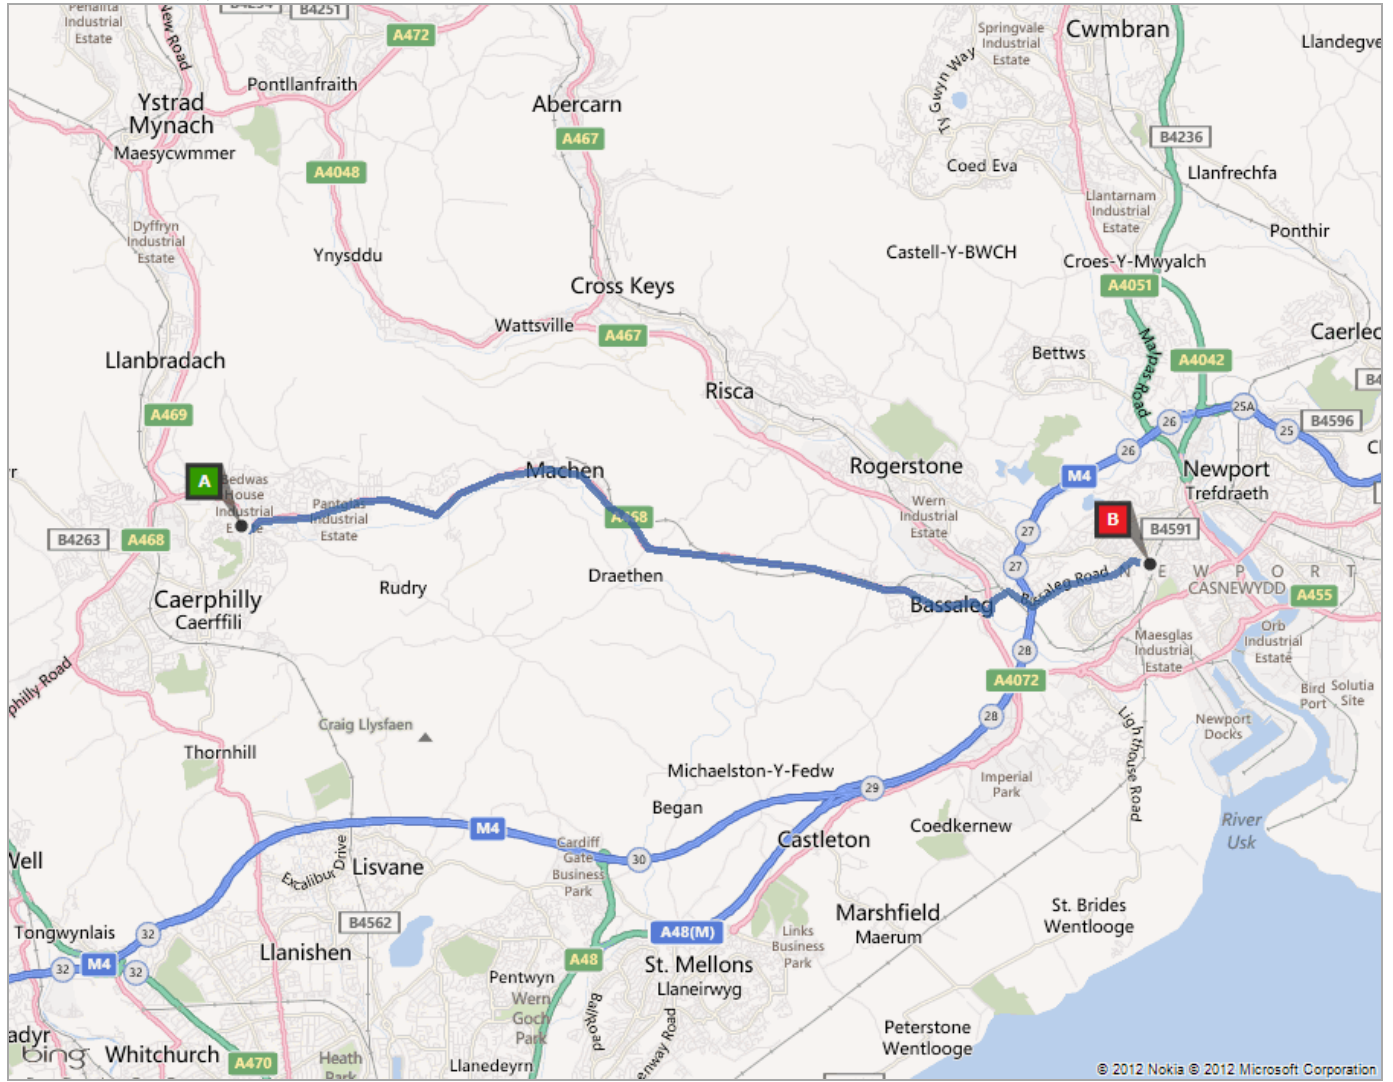

A CF83 3NL, Caerffili, Caerffili

B 196 Stow Hill, Casnewydd NP20 4

Crossways, Caerphilly to Longfield
Consulting Rooms (opposite Manor
Hotel)
Park at Stow Park Crescent Tel: 01633
762020

Route: **10.0 mi, 26 min**

A	CF83 3NL, Caerffili, Caerffili	A-B: 10.0 mi 26 min
1.	Leave from CF83 3NL, Caerffili, Caerffili Private Road	413 ft
	2. Enter roundabout	43 ft
	3. Exit roundabout at 1st exit on to Parc Pontypandy	266 ft
	4. At roundabout, take 2nd exit on to A468 / Bedwas Road	7.7 mi
	5. At roundabout, take 2nd exit	0.2 mi
	6. At roundabout, take 2nd exit on to Park View	0.4 mi
	7. Road name changes to Bassaleg Road	1.4 mi
	8. Bear right on to B4591 / Stow Hill	0.2 mi
	9. Keep straight on to B4240 / Stow Hill	131 ft
B	10. Arrive at 196 Stow Hill, Casnewydd NP20 4 <i>The last intersection is B4591 / Caerau Road</i> <i>If you reach B4240 / Stow Park Avenue, you've gone too far</i>	

These directions are subject to the Microsoft®: Service Agreement and for informational purposes only. No guarantee is made regarding their completeness or accuracy. Construction projects, traffic, or other events may cause actual conditions to differ from these results. Map and traffic data © 2010 NAVTEQ™.

Route: 10.0 mi, 26 min

This was your map view in the browser window.

A: CF83 3NL, Caerffili, Caerffili

B: 196 Stow Hill, Casnewydd NP20 4