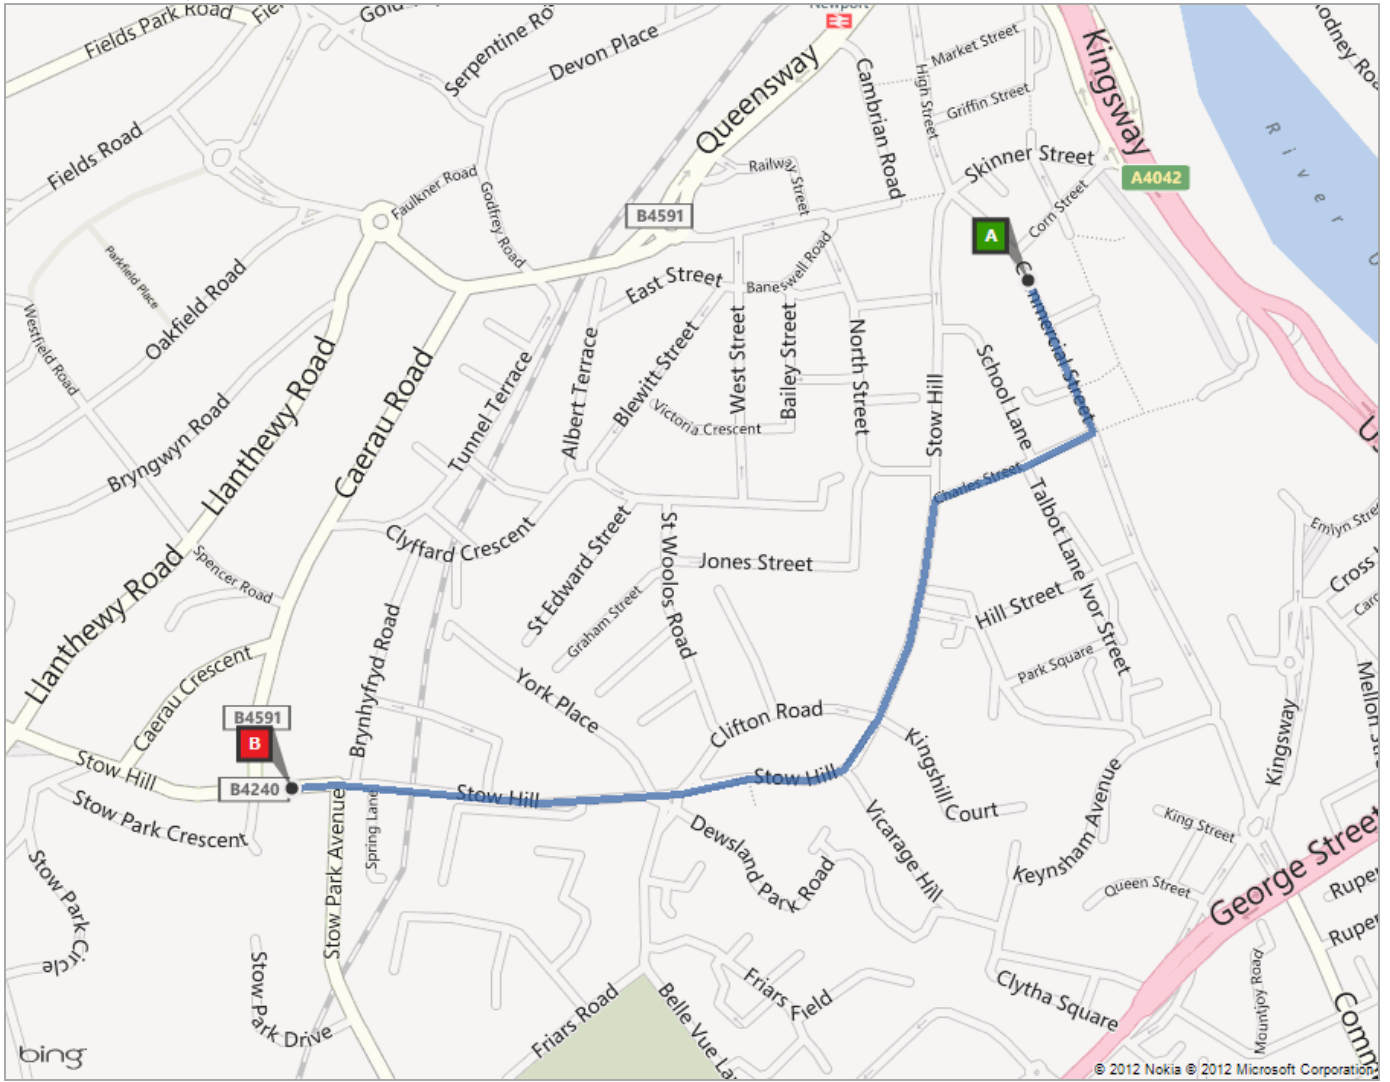

This journey is mostly uphill.

A Commercial Street, Newport NP20 1

B near 196 Stow Hill, Casnewydd NP20 4
Longfield Consulting Rooms

(Directions to approximate location.)

Route: **0.7 mi, 14 min**

A	Commercial Street, Newport NP20 1	A-B: 0.7 mi 14 min
	1. Leave Commercial Street towards Austin Friars	0.1 mi
	2. Turn right on to Charles Street	0.1 mi
	3. Turn left on to Stow Hill	0.5 mi
	4. Keep straight on to B4240 / Stow Hill	148 ft
B	5. Arrive at near 196 Stow Hill, Casnewydd NP20 4 on the right <i>The last intersection is B4240 / Stow Park Avenue</i> <i>If you reach B4591 / Caerau Road, you've gone too far</i>	

These directions are subject to the Microsoft®: Service Agreement and for informational purposes only. No guarantee is made regarding their completeness or accuracy. Construction projects, traffic, or other events may cause actual conditions to differ from these results. Map and traffic data © 2010 NAVTEQ™.

Route: 0.7 mi, 14 min

This was your map view in the browser window.

A: Commercial Street, Newport NP20 1

B: near 196 Stow Hill, Casnewydd NP20 4