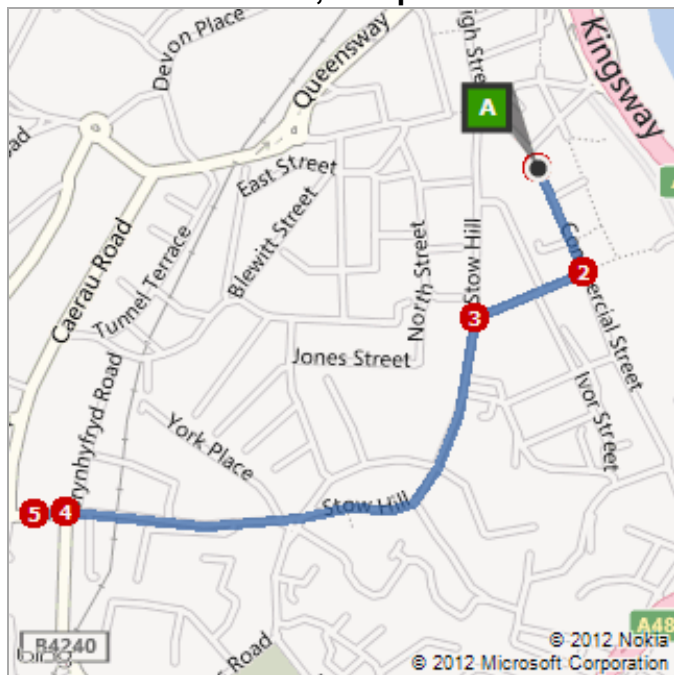

This journey is mostly uphill.

A Commercial Street, Newport NP20 1

B near 196 Stow Hill, Casnewydd NP20 4
Longfield Consulting Rooms

(Directions to approximate location.)

Route: **0.7 mi, 14 min**

A	Commercial Street, Newport NP20 1	A-B: 0.7 mi 14 min
	1. Leave Commercial Street towards Austin Friars	0.1 mi
	2. Turn right on to Charles Street	0.1 mi
	3. Turn left on to Stow Hill	0.5 mi
	4. Keep straight on to B4240 / Stow Hill	148 ft
B	5. Arrive at near 196 Stow Hill, Casnewydd NP20 4 on the right <i>The last intersection is B4240 / Stow Park Avenue</i> <i>If you reach B4591 / Caerau Road, you've gone too far</i>	

These directions are subject to the Microsoft®: Service Agreement and for informational purposes only. No guarantee is made regarding their completeness or accuracy. Construction projects, traffic, or other events may cause actual conditions to differ from these results. Map and traffic data © 2010 NAVTEQ™.

Route: 0.7 mi, 14 min

This was your map view in the browser window.

A: Commercial Street, Newport NP20 1

B: near 196 Stow Hill, Casnewydd NP20 4