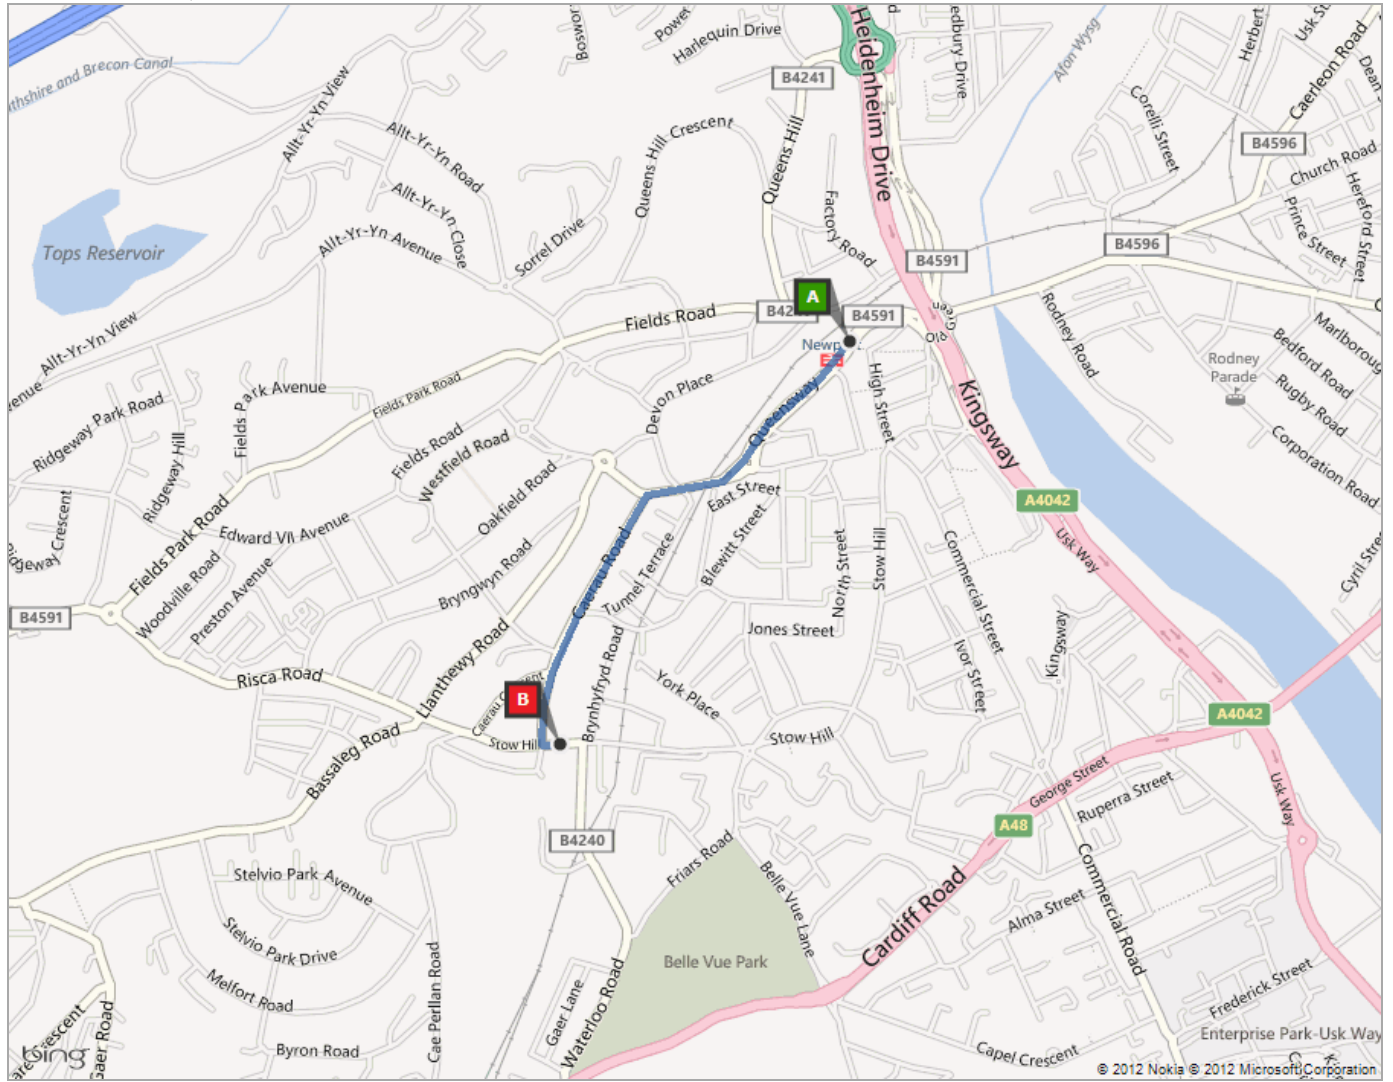

A High Street, Newport, NP20 4AX
Newport Train Station

B near 196 Stow Hill, Casnewydd NP20 4
Longfield Consulting Rooms
(Directions to approximate location.)

By foot this journey is mostly uphill.
A taxi rank is situated outside the Train station.

Route: **0.7 mi, 13 min**

A	High Street, Newport, NP20 4AX	A-B: 0.7 mi 13 min
1.	Leave B4591 / Queensway	0.2 mi
	2. At roundabout, take 1st exit	0.1 mi
	3. Keep left to stay on B4591 / Caerau Road	0.3 mi
	4. Turn left on to B4240 / Stow Hill	115 ft
B	5. Arrive at near 196 Stow Hill, Casnewydd NP20 4 on the left <i>The last intersection is B4591 / Caerau Road</i> <i>If you reach B4240 / Stow Park Avenue, you've gone too far</i>	

These directions are subject to the Microsoft®: Service Agreement and for informational purposes only. No guarantee is made regarding their completeness or accuracy. Construction projects, traffic, or other events may cause actual conditions to differ from these results. Map and traffic data © 2010 NAVTEQ™.

Route: 0.7 mi, 13 min

This was your map view in the browser window.

A: High Street, Newport, NP20 4AX

B: near 196 Stow Hill, Casnewydd NP20 4