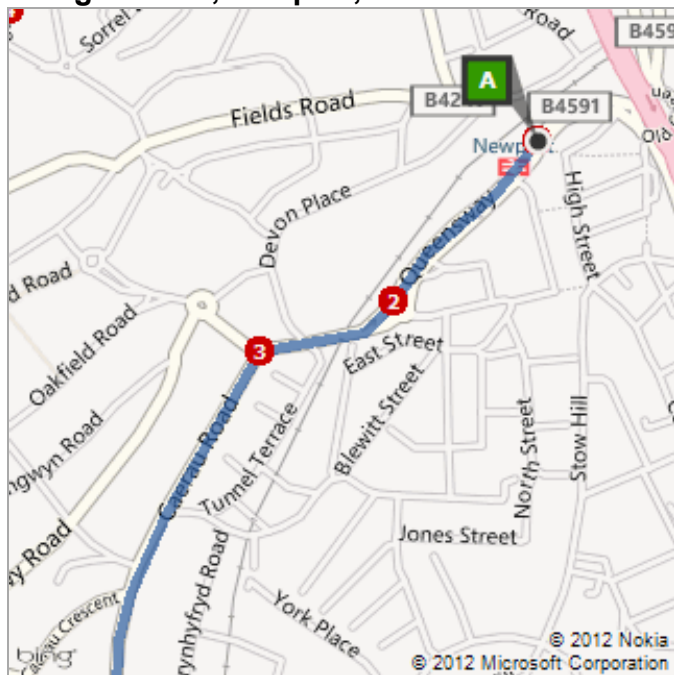

A High Street, Newport, NP20 4AX
Newport Train Station

B near 196 Stow Hill, Casnewydd NP20 4
Longfield Consulting Rooms
(Directions to approximate location.)

By foot this journey is mostly uphill.
A taxi rank is situated outside the Train station.

Route: **0.7 mi, 13 min**

A	High Street, Newport, NP20 4AX	A-B: 0.7 mi 13 min
1.	Leave B4591 / Queensway	0.2 mi
	2. At roundabout, take 1st exit	0.1 mi
	3. Keep left to stay on B4591 / Caerau Road	0.3 mi
	4. Turn left on to B4240 / Stow Hill	115 ft
B	5. Arrive at near 196 Stow Hill, Casnewydd NP20 4 on the left <i>The last intersection is B4591 / Caerau Road</i> <i>If you reach B4240 / Stow Park Avenue, you've gone too far</i>	

These directions are subject to the Microsoft®: Service Agreement and for informational purposes only. No guarantee is made regarding their completeness or accuracy. Construction projects, traffic, or other events may cause actual conditions to differ from these results. Map and traffic data © 2010 NAVTEQ™.

Route: 0.7 mi, 13 min

This was your map view in the browser window.

A: High Street, Newport, NP20 4AX

B: near 196 Stow Hill, Casnewydd NP20 4