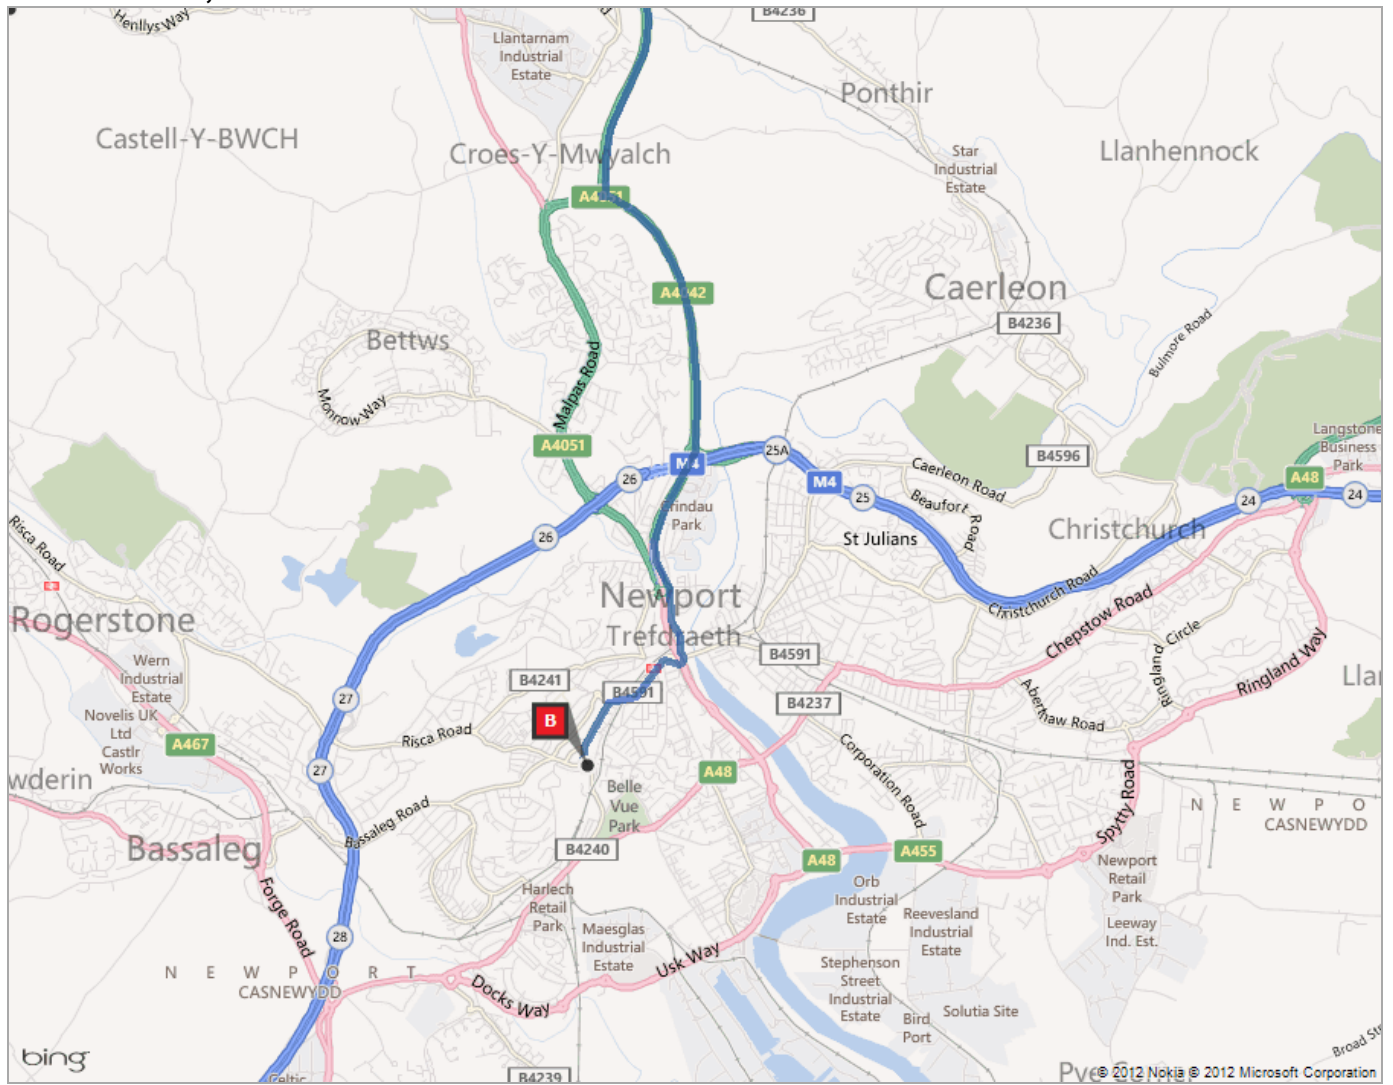

Pontypool to Longfield Consulting Rooms
(opposite Manor Hotel)
Park at Stow Park Crescent Tel: 01633
762020

A Pontypool, Torfaen

B 196 Stow Hill, Casnewydd NP20 4

Route: 10.1 mi, 18 min

A	Pontypool, Torfaen	A-B: 10.1 mi 18 min
	1. Leave A4043 towards Crane Street	499 ft
	2. Pass through 2 roundabouts, remaining on A4043	0.3 mi
	3. Turn left on to A472	0.9 mi
	4. At roundabout, take 4th exit on to A4042	1.0 mi
	5. Pass through 6 roundabouts, remaining on A4042	6.4 mi
	6. Take sliproad left to A4051	0.2 mi
	7. At roundabout, take 2nd exit on to B4591	0.3 mi
	8. Pass through 2 roundabouts, remaining on B4591	0.5 mi
	9. Keep left to stay on B4591 / Caerau Road	0.3 mi
	10. Turn left on to B4240 / Stow Hill	131 ft
B	11. Arrive at 196 Stow Hill, Casnewydd NP20 4 <i>The last intersection is B4591 / Caerau Road</i> <i>If you reach B4240 / Stow Park Avenue, you've gone too far</i>	

These directions are subject to the Microsoft®: Service Agreement and for informational purposes only. No guarantee is made regarding their completeness or accuracy. Construction projects, traffic, or other events may cause actual conditions to differ from these results. Map and traffic data © 2010 NAVTEQ™.

Route: 10.1 mi, 18 min

This was your map view in the browser window.

A: Pontypool, Torfaen

B: 196 Stow Hill, Casnewydd NP20 4