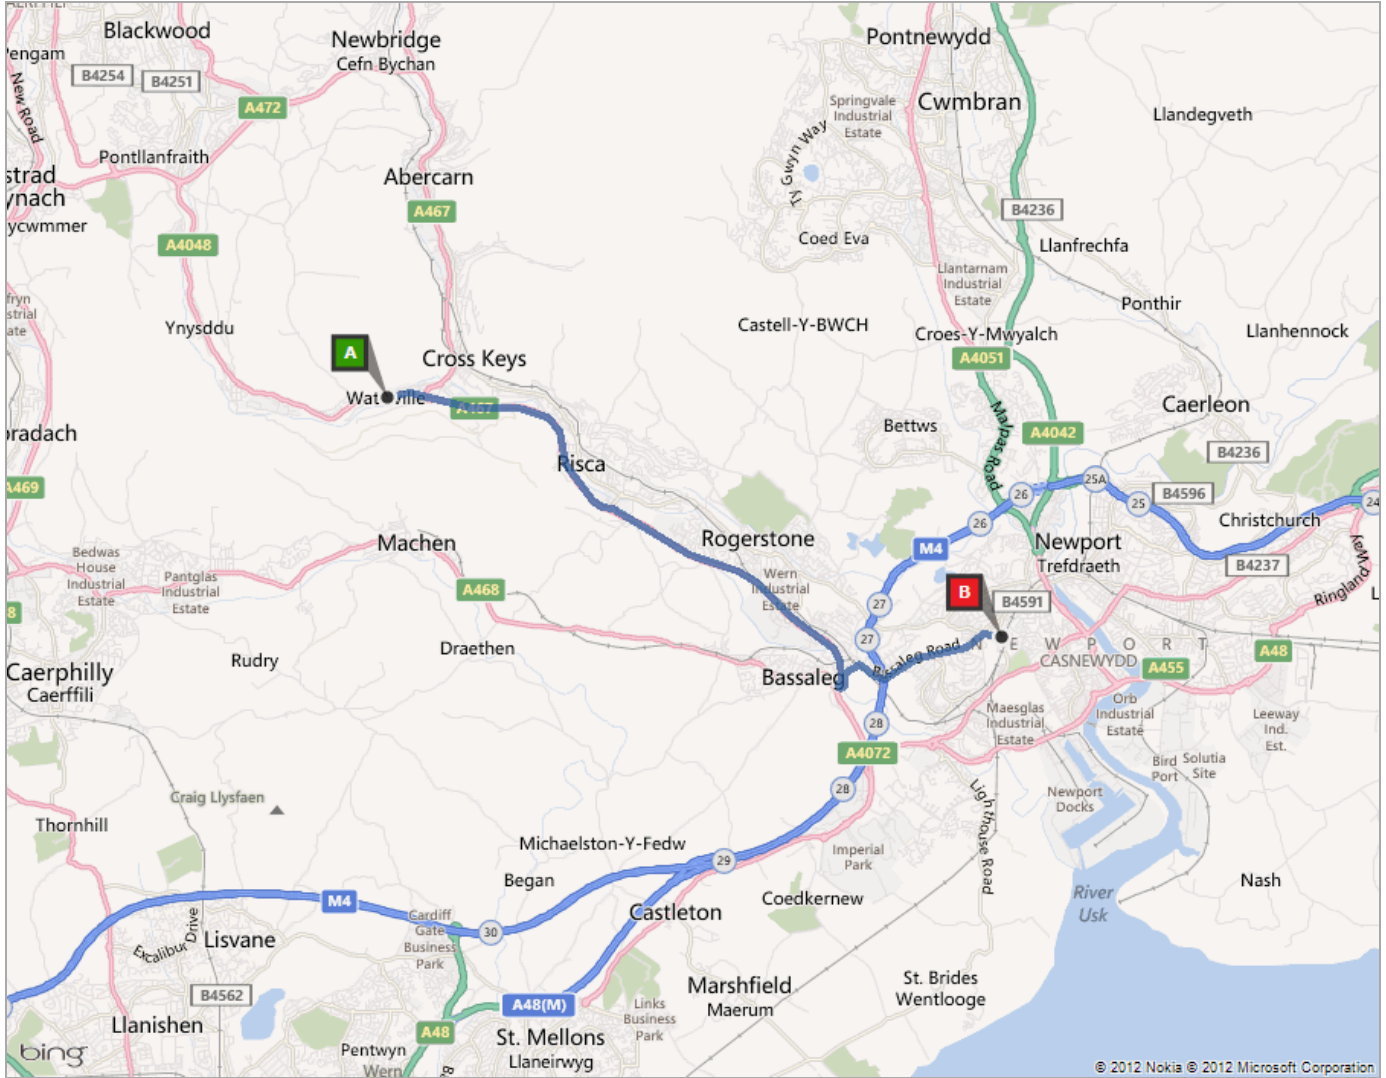

A Wattsville, Pembrokeshire

B 196 Stow Hill, Casnewydd NP20 4

Wattsville to Longfield Consulting Rooms
(opposite Manor Hotel)
Park at Stow Park Crescent Tel: 01633
762020

Route: 7.7 mi, 14 min

A	Wattsville, Pembrokeshire	A-B: 7.7 mi 14 min
	1. Leave A4048 / Islwyn Road towards Beechwood Avenue	0.4 mi
	2. At roundabout, take 2nd exit on to A467	2.4 mi
	3. Pass through 2 roundabouts, remaining on A467	3.0 mi
	4. At roundabout, take 1st exit on to Park View	0.4 mi
	5. Road name changes to Bassaleg Road	1.4 mi
	6. Bear right on to B4591 / Stow Hill	0.2 mi
	7. Keep straight on to B4240 / Stow Hill	131 ft
B	8. Arrive at 196 Stow Hill, Casnewydd NP20 4 <i>The last intersection is B4591 / Caerau Road</i> <i>If you reach B4240 / Stow Park Avenue, you've gone too far</i>	

These directions are subject to the Microsoft®: Service Agreement and for informational purposes only. No guarantee is made regarding their completeness or accuracy. Construction projects, traffic, or other events may cause actual conditions to differ from these results. Map and traffic data © 2010 NAVTEQ™.

Route: 7.7 mi, 14 min

This was your map view in the browser window.

A: Wattsville, Pembrokeshire

B: 196 Stow Hill, Casnewydd NP20 4